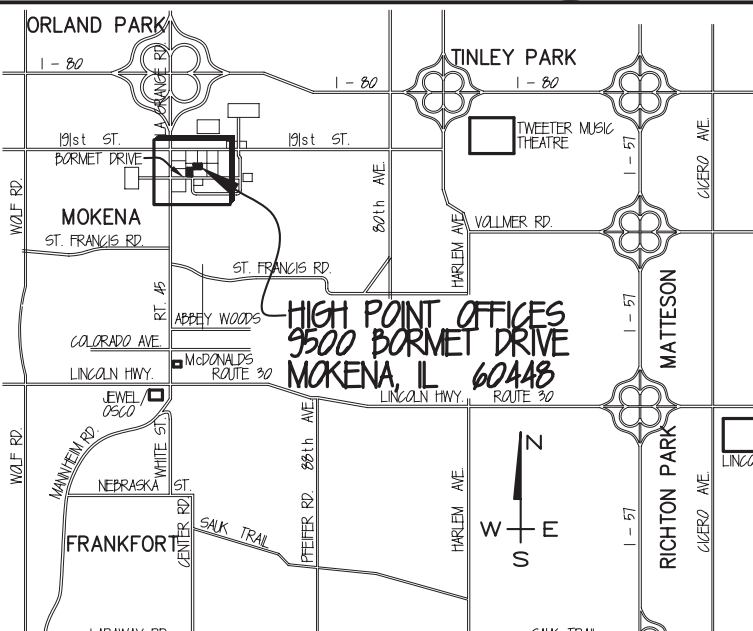

HIGH POINT II 9550 BORMET DRIVE MOKENA, IL 60448

LEGEND MAP

HIGH POINT OFFICES
9550 BORMET DRIVE
MOKENA, IL 60448

LOCATION MAP

**CALL JOHN OLIVIERI AT
815-469-6400
FOR MORE INFORMATION**

FLOOR PLAN - SUITE 106