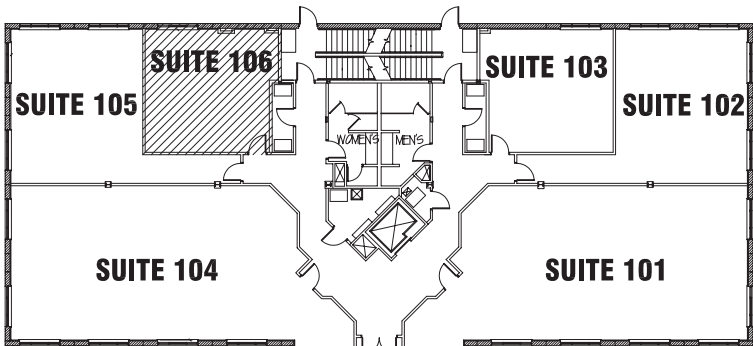

HIGH POINT II 9550 BORMET DRIVE MOKENA, IL 60448

LEGEND MAP

HIGH POINT OFFICES
9550 BORMET DRIVE
MOKENA, IL 60448

LOCATION MAP

**CALL JOHN OLIVIERI AT
815-469-6400
FOR MORE INFORMATION**

FLOOR PLAN - SUITE 106

N.T.S.
633 SF OF RENTABLE SPACE, WITH
550 SF BEING USABLE OFFICE SPACE