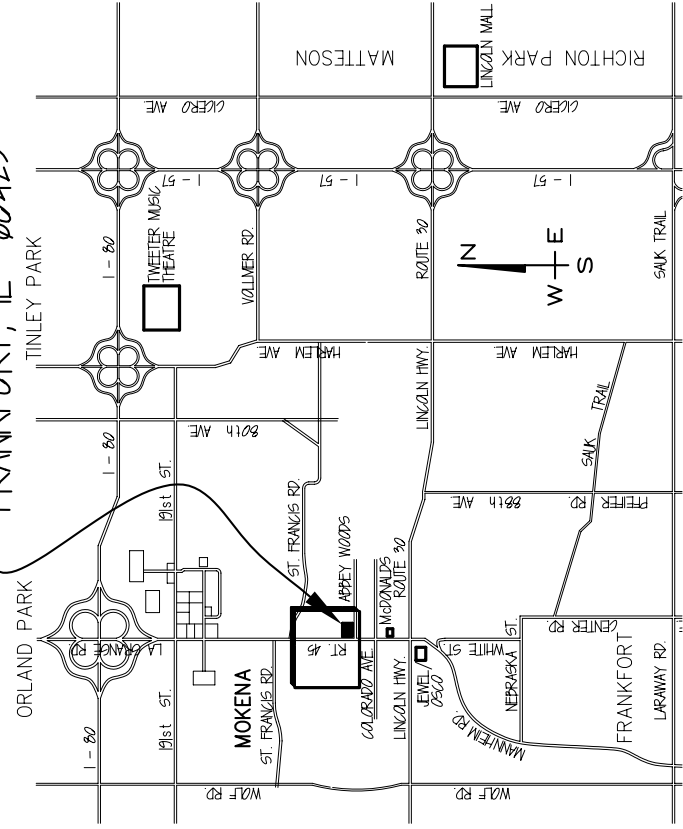

BUILDING PLAN

CALL JOHN OLIVIERI AT 815-469-6400

FOR MORE INFORMATION

LOCATION MAP

HIBERNIA OFFICE CENTER
20646 S. LAGRANGE RD.
FRANKFORD, IL 60423

SECOND FLOOR PLAN

NTS.
ALL DIMENSIONS APPROXIMATE
3972 RENTABLE SQUARE FEET