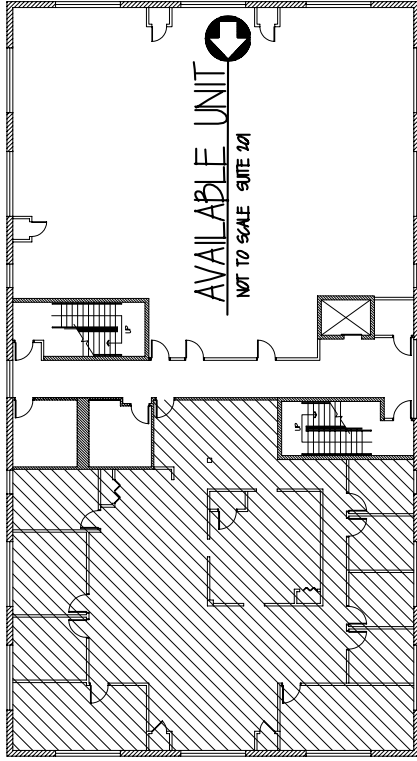

BUILDING PLAN

CALL JOHN OLIVIERI AT 815-469-6400

FOR MORE INFORMATION

LOCATION MAP

HIBERNIA OFFICE CENTER
20646 S. LAGRANGE RD.
FRANKFORD, IL 60423

SECOND FLOOR PLAN

NTS.
ALL DIMENSIONS APPROXIMATE
3972 RENTABLE SQUARE FEET