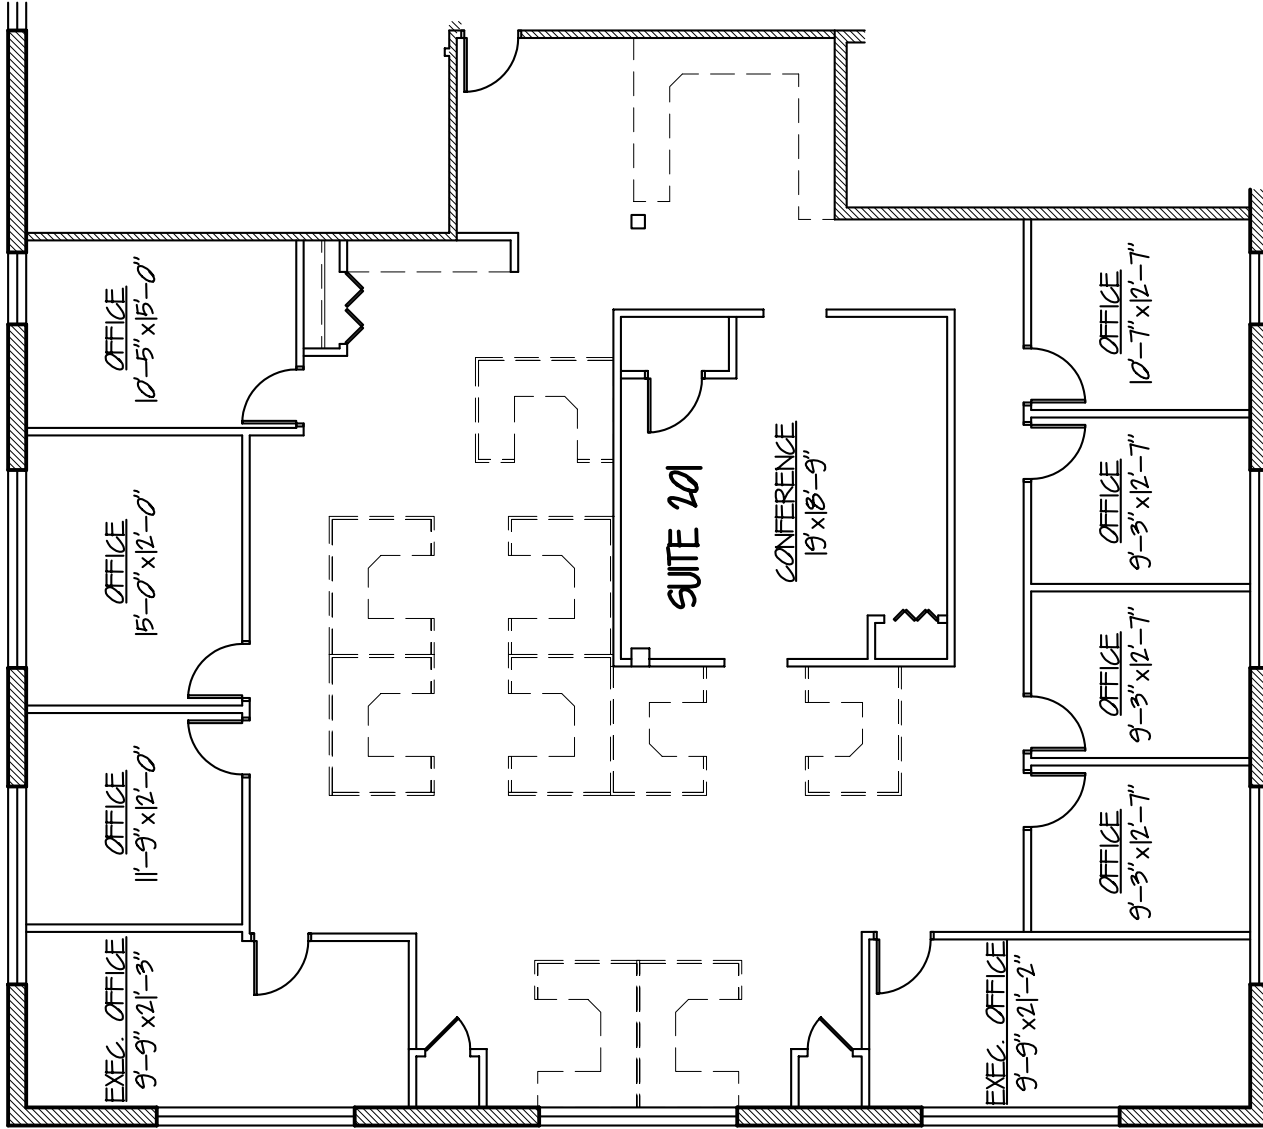

BUILDING PLAN

CALL JOHN OLIVIERI AT 815-469-6400

FOR MORE INFORMATION

LOCATION MAP

HIBERNIA OFFICE CENTER
20646 S. LAGRANGE RD.
FRANKFORD, IL 60423

SECOND FLOOR PLAN

NTS.
ALL DIMENSIONS APPROXIMATE
3972 RENTABLE SQUARE FEET